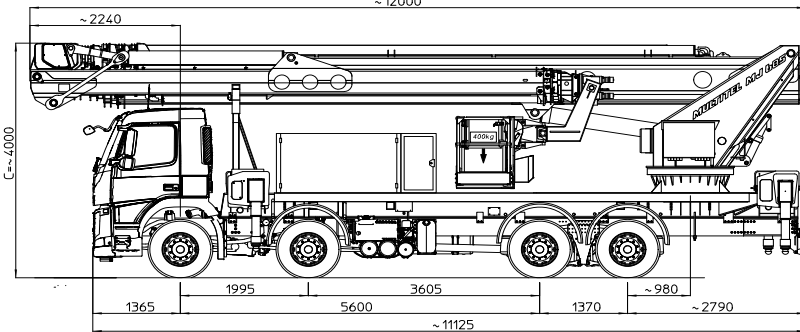

modello MJ 685

max

68,0

max

66,0

max

35,5

46,0

2,40x0,80x1,10 m
3,60x0,80x1,10 m

400 Kg

360°

180°+180°

TELESCOPICO
+ JIB

2,84 min

7.850 max

32 ton