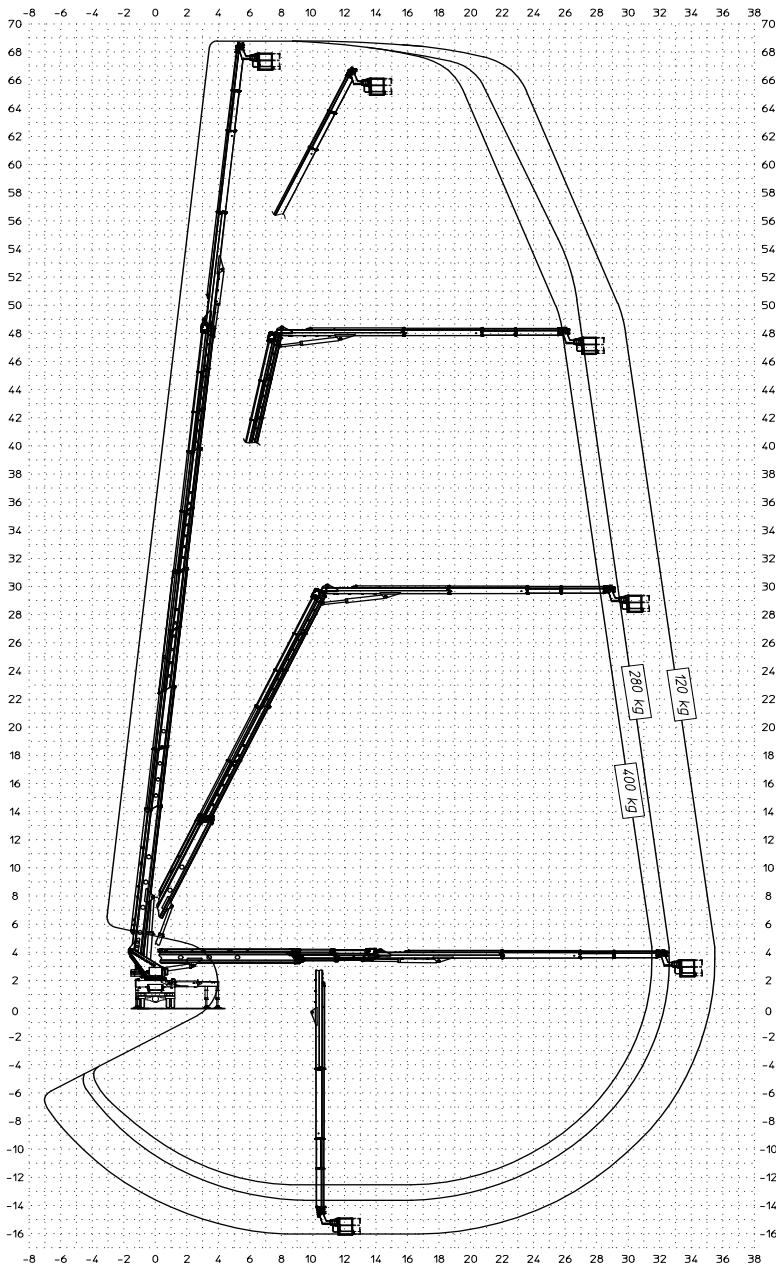

modello MJ 685

max

68,0

max

66,0

max

35,5

46,0

2,40x0,80x1,10 m
3,60x0,80x1,10 m

400 Kg

360°

180°+180°

TELESCOPICO
+ JIB

2,84 min

7.850 max

32 ton